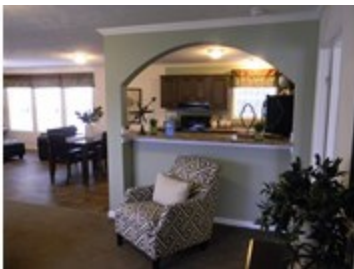

4 Bedroom Modular!!

4 Bedroom Modular!!

Model number: 76TPA25644BM

4 beds • 2 baths • 1600 sq.ft. • 25' width • 64' depth

Our home building facilities invest in continuous product and process improvements. Plans, dimensions, features, materials, specifications and availability are subject to change without notice or obligation. Renderings and floor plans are representative likenesses of our homes and may differ from the actual homes. We invite you to tour a Home Center near you and inspect the highest value in quality housing available or call (434) 239-1600 to speak with a Home Consultant. Copyright 2017, CMH. All rights reserved.