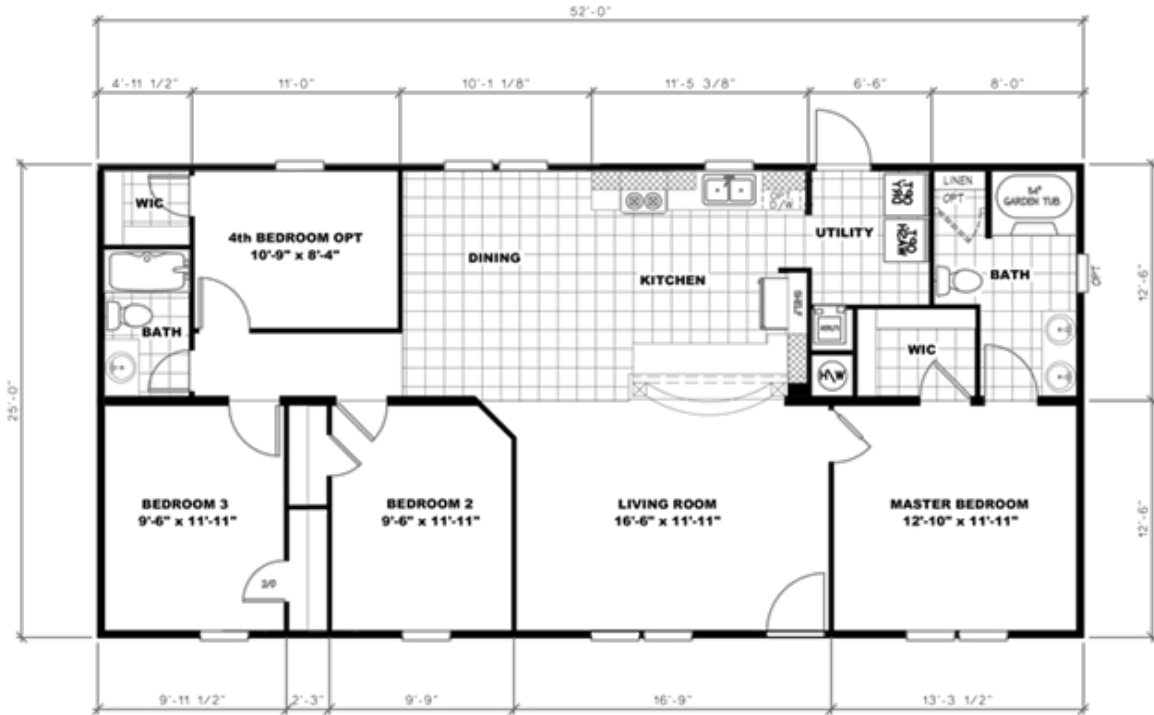

4 Bedroom Modular!!

4 Bedroom Modular!!

Model number: 76TPA25644BM

4 beds • 2 baths • 1600 sq.ft. • 25' width • 64' depth

Our home building facilities invest in continuous product and process improvements. Plans, dimensions, features, materials, specifications and availability are subject to change without notice or obligation. Renderings and floor plans are representative likenesses of our homes and may differ from the actual homes. We invite you to tour a Home Center near you and inspect the highest value in quality housing available or call (434) 239-1600 to speak with a Home Consultant. Copyright 2017, CMH. All rights reserved.