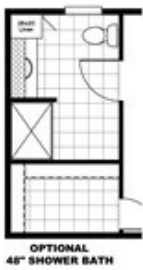

# BLAZER EXTREME 16763A

# BLAZER EXTREME 16763A Model number: 22BRX16763AH

3 beds • 2 baths • 1216 sq.ft. • 16' width • 76' depth

LIVING ROOM  
17'-3" x 15'-0"

Our home building facilities invest in continuous product and process improvements. Plans, dimensions, features, materials, specifications and availability are subject to change without notice or obligation. Renderings and floor plans are representative likenesses of our homes and may differ from the actual homes. We invite you to tour a Home Center near you and inspect the highest value in quality housing available or call (434) 239-1600 to speak with a