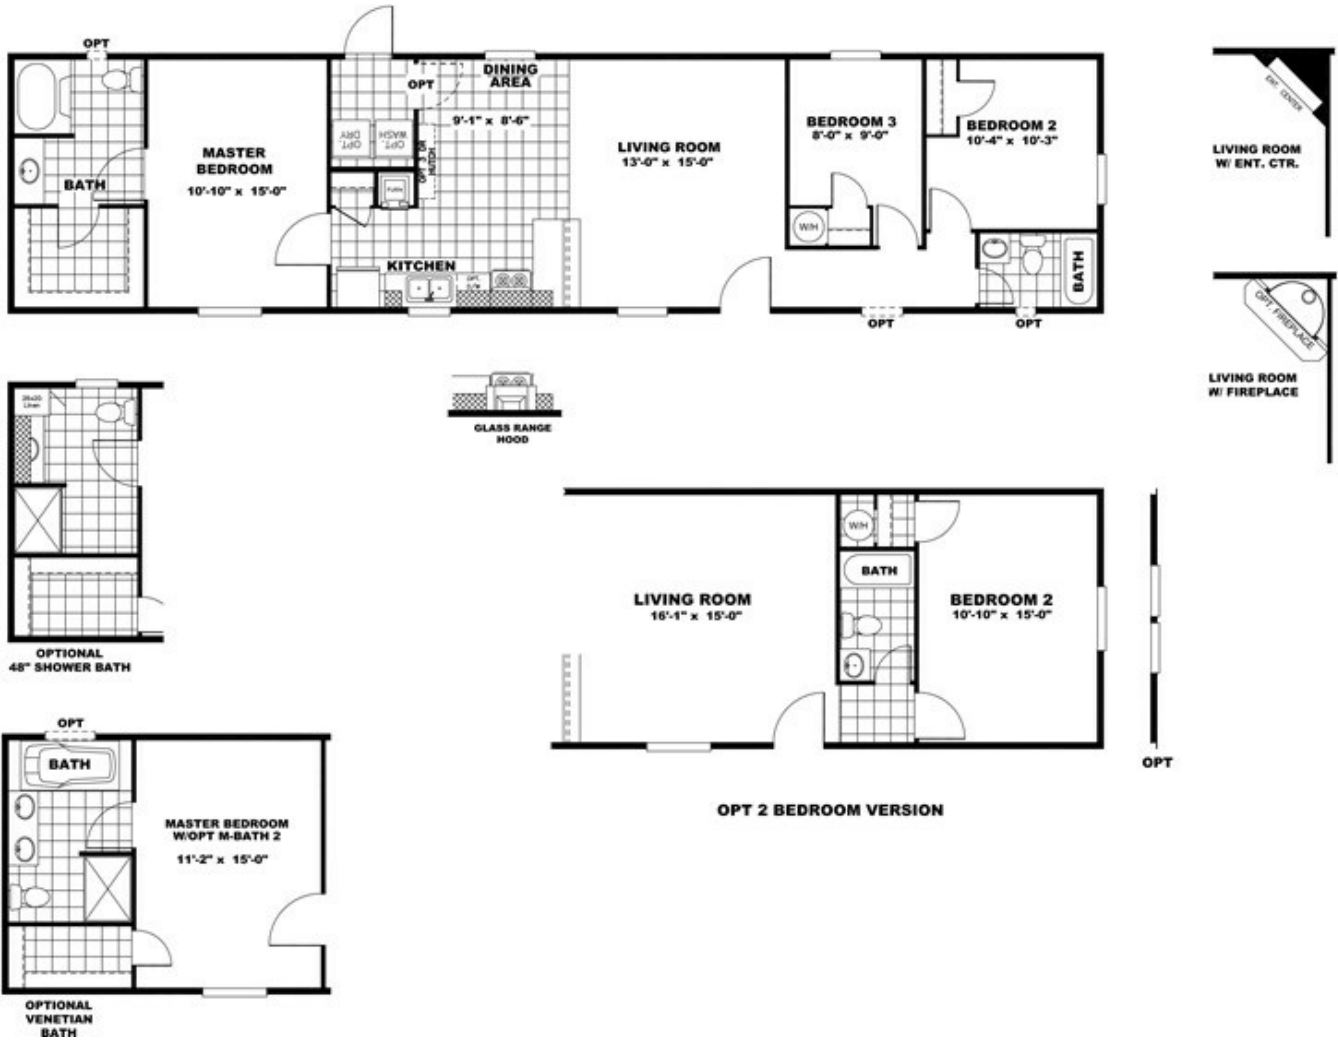

BLAZER EXTREME 1666

BLAZER EXTREME 1666 Model number: 22BRX16663BH18

3 beds • 2 baths • 1056 sq.ft. • 16' width • 66' depth

Our home building facilities invest in continuous product and process improvements. Plans, dimensions, features, materials, specifications and availability are subject to change without notice or obligation. Renderings and floor plans are representative likenesses of our homes and may differ from the actual homes. We invite you to tour a Home Center near you and inspect the highest value in quality housing available or call (434) 239-1600 to speak with a Home Consultant. Copyright 2017,