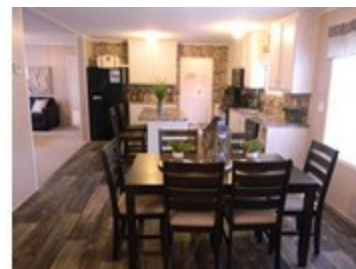

Get this "NOW" home today!

Get this "NOW" home today!

Model number: 29NOW28603AH

3 beds • 2 baths • 1680 sq.ft. • 28' width • 60' depth

Our home building facilities invest in continuous product and process improvements. Plans, dimensions, features, materials, specifications and availability are subject to change without notice or obligation. Renderings and floor plans are representative likenesses of our homes and may differ from the actual homes. We invite you to tour a Home Center near you and inspect the highest value in quality housing available or call (434) 239-1600 to speak with a Home Consultant. Copyright 2017, CMH. All rights reserved.