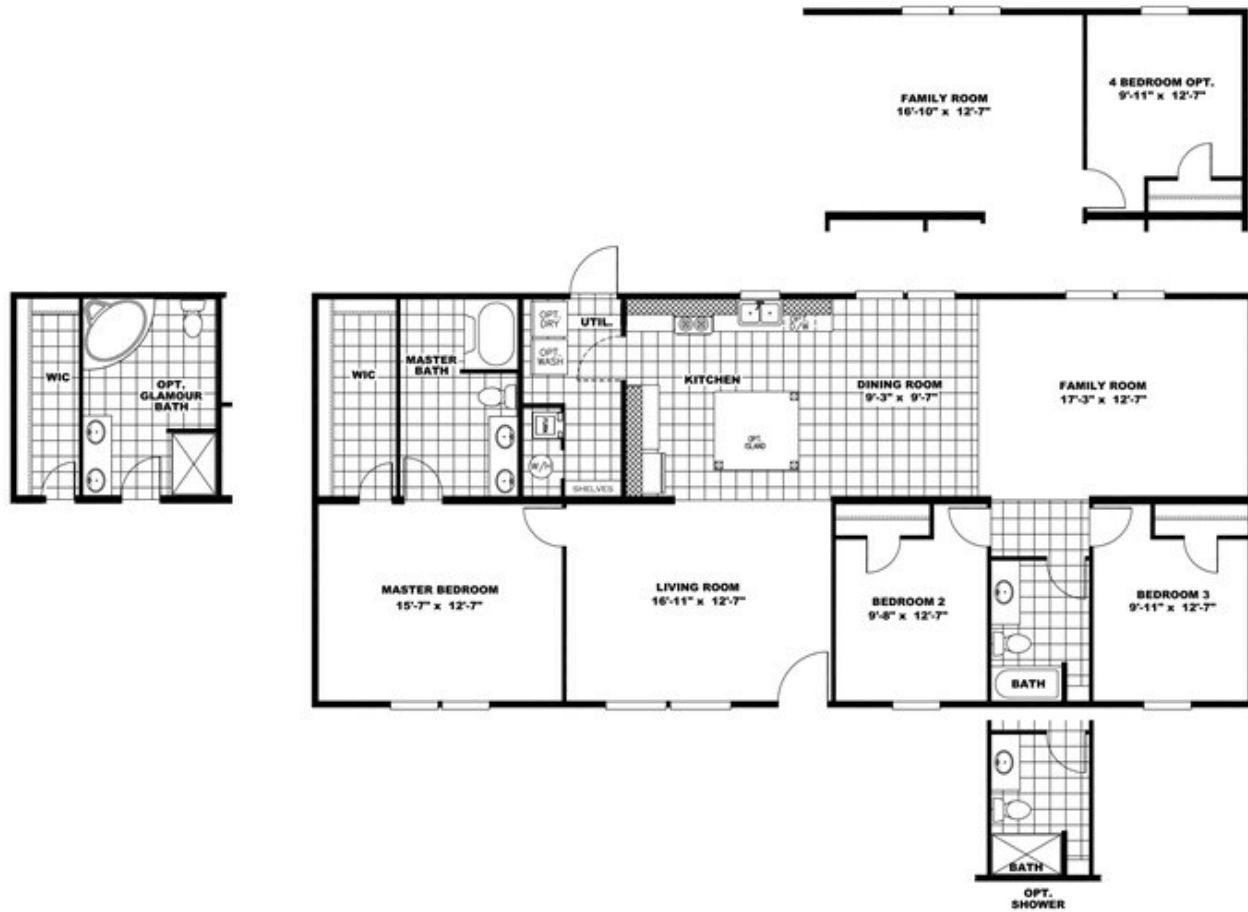

Get this "NOW" home today!

Get this "NOW" home today!

Model number: 29NOW28603AH

3 beds • 2 baths • 1680 sq.ft. • 28' width • 60' depth

Our home building facilities invest in continuous product and process improvements. Plans, dimensions, features, materials, specifications and availability are subject to change without notice or obligation. Renderings and floor plans are representative likenesses of our homes and may differ from the actual homes. We invite you to tour a Home Center near you and inspect the highest value in quality housing available or call (434) 239-1600 to speak with a Home Consultant. Copyright 2017, CMH. All rights reserved.