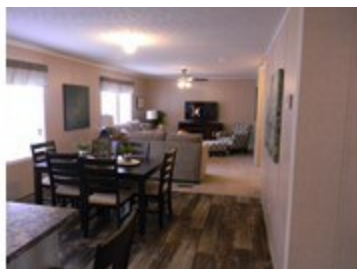

Get this "NOW" home today!

Get this "NOW" home today!

Model number: 29NOW28603AH

3 beds • 2 baths • 1680 sq.ft. • 28' width • 60' depth

Our home building facilities invest in continuous product and process improvements. Plans, dimensions, features, materials, specifications and availability are subject to change without notice or obligation. Renderings and floor plans are representative likenesses of our homes and may differ from the actual homes. We invite you to tour a Home Center near you and inspect the highest value in quality housing available or call (434) 239-1600 to speak with a Home Consultant. Copyright 2017, CMH. All rights reserved.