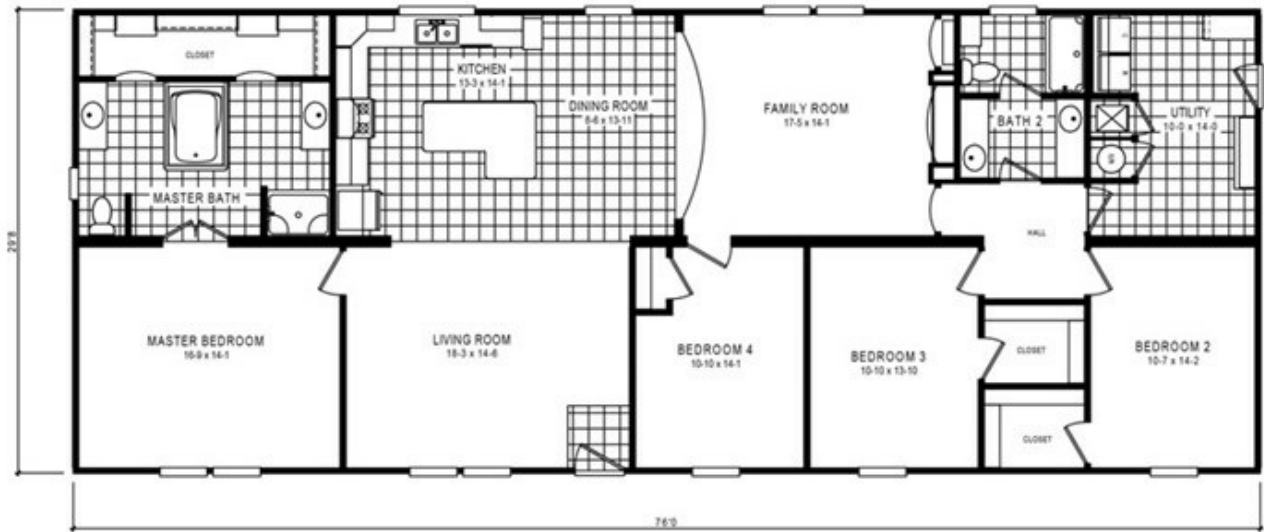

4710 76X32 ROCKETEER MOD

Our home building facilities invest in continuous product and process improvements. Plans, dimensions, features, materials, specifications and availability are subject to change without notice or obligation. Renderings and floor plans are representative likenesses of our homes and may differ from the actual homes. We invite you to tour a Home Center near you and inspect the highest value in quality housing available or call (434) 239-1600 to speak with a Home Consultant. Copyright 2017, CMH. All rights reserved.