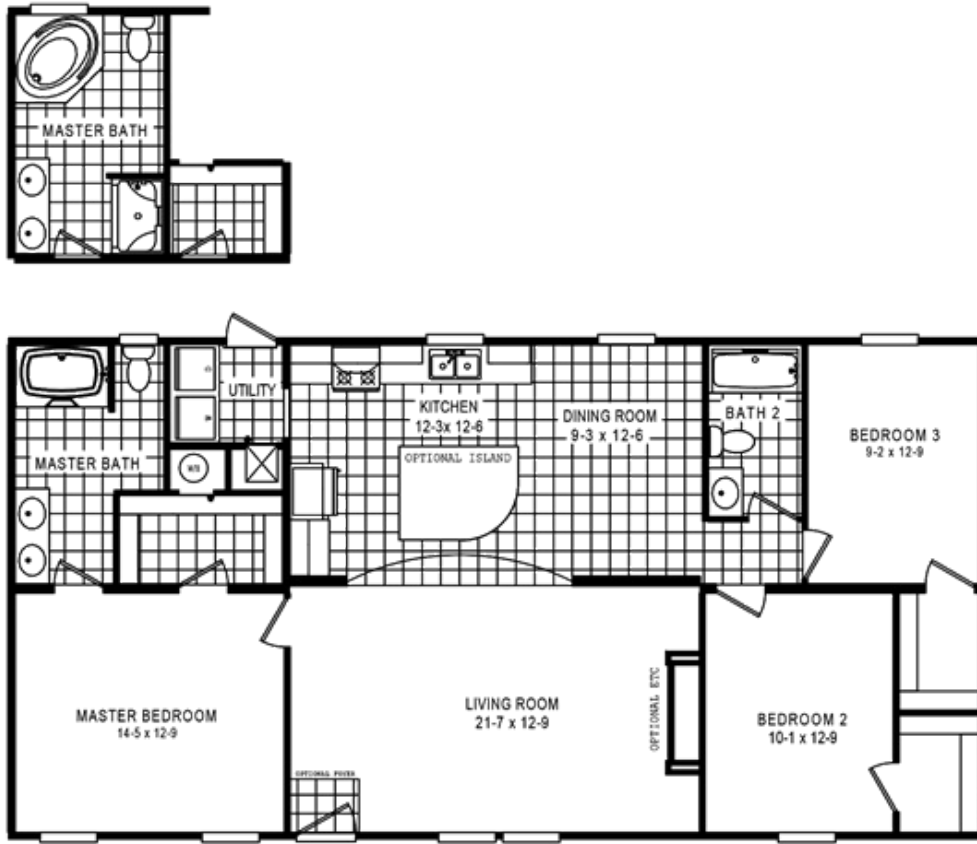

3 Bedroom Rocketeer

3 Bedroom Rocketeer Model number: 57ROC28523BH

3 beds • 2 baths • 1456 sq.ft. • 28' width • 52' depth

Our home building facilities invest in continuous product and process improvements. Plans, dimensions, features, materials, specifications and availability are subject to change without notice or obligation. Renderings and floor plans are representative likenesses of our homes and may differ from the actual homes. We invite you to tour a Home Center near you and inspect the highest value in quality housing available or call (434) 239-1600 to speak with a Home Consultant. Copyright 2017, CMH. All rights reserved.