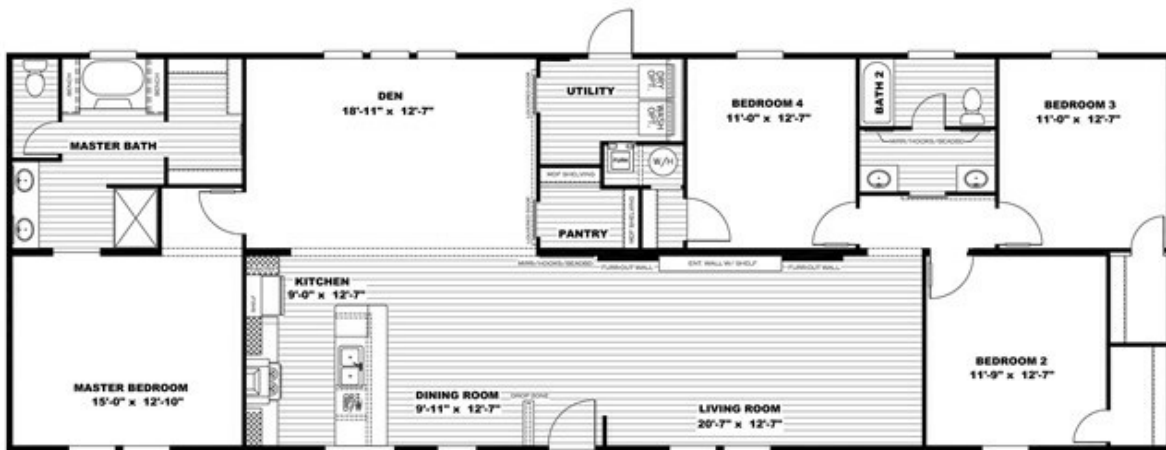

THE BREEZE II Affordable Large 4 Bedroom

THE BREEZE II Affordable Large 4 Bedroom

Model number: 57SSP28764SH

4 beds • 3 baths • 2128 sq.ft. • 28' width • 76' depth

Our home building facilities invest in continuous product and process improvements. Plans, dimensions, features, materials, specifications and availability are subject to change without notice or obligation. Renderings and floor plans are representative likenesses of our homes and may differ from the actual homes. We invite you to tour a Home Center near you and inspect the highest value in quality housing available or call (434) 239-1600 to speak with a Home Consultant. Copyright 2017, CMH. All rights reserved.