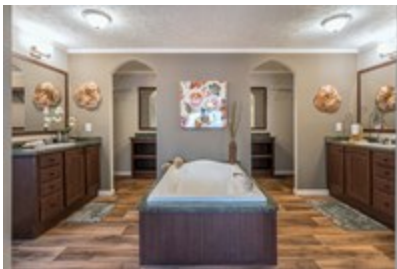

4710 ROCKETEER 7632

**4710 ROCKETEER 7632** Model number: 57ROC32764EH

**4 beds • 2 baths • 2432 sq.ft. • 32' width • 76' depth**

Our home building facilities invest in continuous product and process improvements. Plans, dimensions, features, materials, specifications and availability are subject to change without notice or obligation. Renderings and floor plans are representative likenesses of our homes and may differ from the actual homes. We invite you to tour a Home Center near you and inspect the highest value in quality housing available or call (434) 239-1600 to speak with a Home Consultant. Copyright 2017, CMH. All rights reserved.