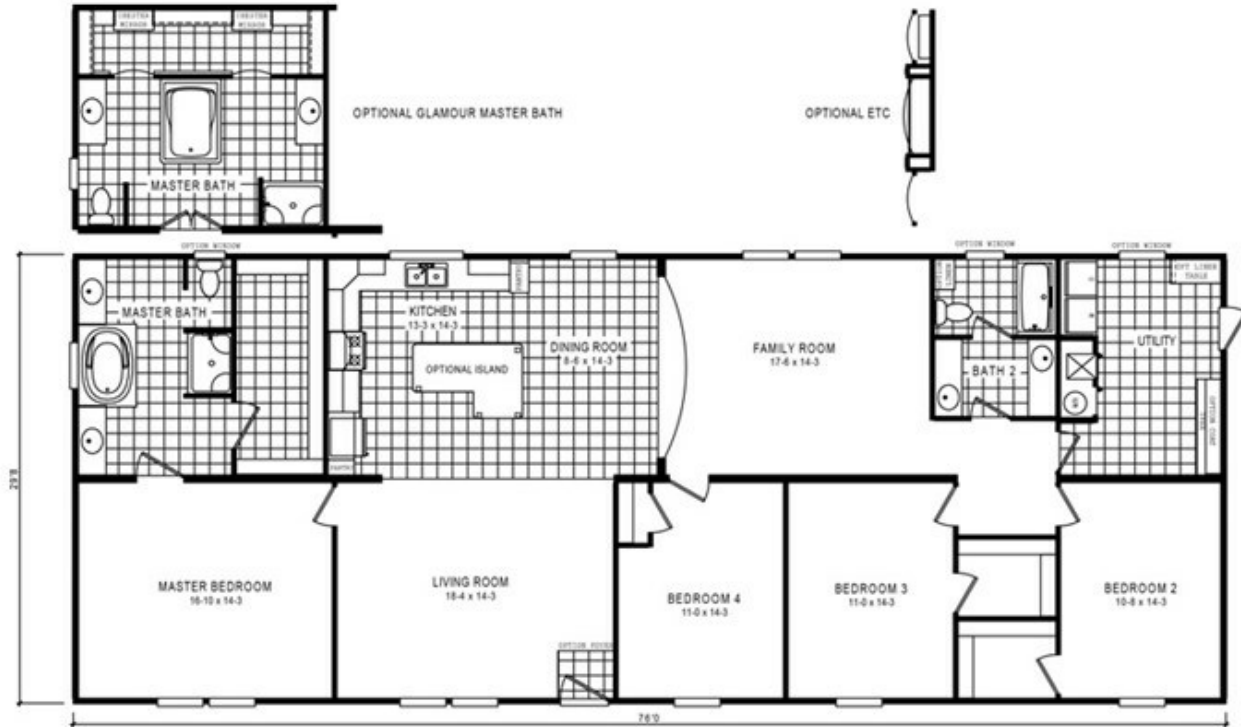

4710 ROCKETEER 7632

**4710 ROCKETEER 7632** Model number: 57ROC32764EH

**4 beds • 2 baths • 2432 sq.ft. • 32' width • 76' depth**

Our home building facilities invest in continuous product and process improvements. Plans, dimensions, features, materials, specifications and availability are subject to change without notice or obligation. Renderings and floor plans are representative likenesses of our homes and may differ from the actual homes. We invite you to tour a Home Center near you and inspect the highest value in quality housing available or call (434) 239-1600 to speak with a Home Consultant. Copyright 2017, CMH. All rights reserved.