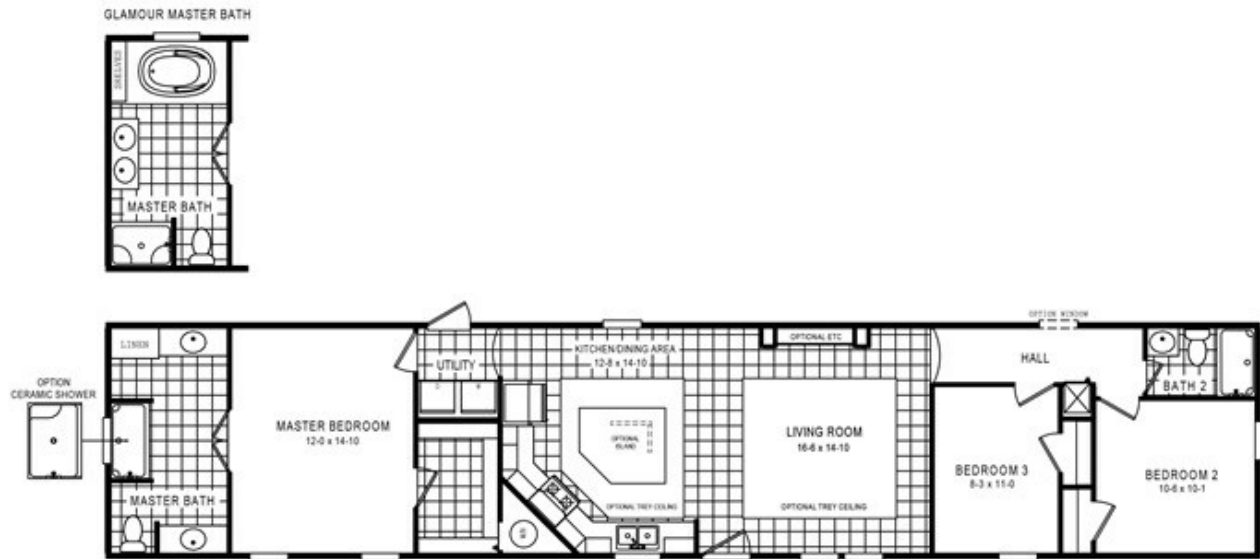

# Advantage Glamour Single Wide Model number: 57ADP16763LH

3 beds • 2 baths • 1216 sq.ft. • 16' width • 76' depth

Our home building facilities invest in continuous product and process improvements. Plans, dimensions, features, materials, specifications and availability are subject to change without notice or obligation. Renderings and floor plans are representative likenesses of our homes and may differ from the actual homes. We invite you to tour a Home Center near you and inspect the highest value in quality housing available or call (434) 239-1600 to speak with a Home Consultant. Copyright 2017, CMH. All rights reserved.