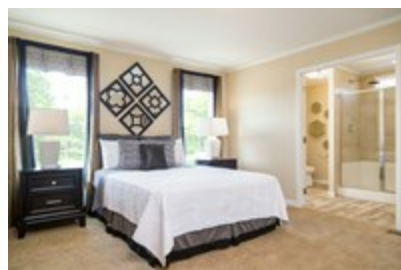

# Advantage Glamour Single Wide

# Advantage Glamour Single Wide Model number: 57ADP16763LH

3 beds • 2 baths • 1216 sq.ft. • 16' width • 76' depth

Our home building facilities invest in continuous product and process improvements. Plans, dimensions, features, materials, specifications and availability are subject to change without notice or obligation. Renderings and floor plans are representative likenesses of our homes and may differ from the actual homes. We invite you to tour a Home Center near you and inspect the highest value in quality housing available or call (434) 239-1600 to speak with a Home Consultant. Copyright 2017, CMH. All rights reserved.